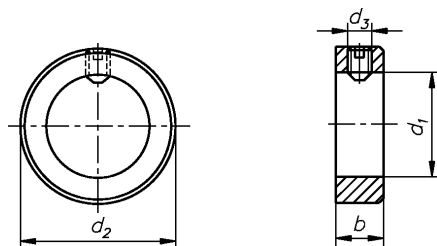

**Stellringe, Form A mit Gewindestift DIN 553**

Bright set collars, light series  
Bagues d'arrêt avec goupille fileté

**DIN 705**

**WGR 1581 000**

d1 mm	d2 mm	d3 mm	b mm	Inhalt Stck	€ 100 Stck
3,0	7	M2	5	100	57,08
4,0	8	M2,5	5	100	57,08
5,0	10	M3	6	100	52,48
6,0	12	M4	8	100	39,56
8,0	16	M4	8	100	46,96
10,0	20	M5	10	100	60,76
12,0	22	M6	12	100	71,80
14,0	25	M6	12	100	81,00
15,0	25	M6	12	100	81,00
16,0	28	M6	12	100	86,56
18,0	32	M6	14	100	107,72
20,0	32	M6	14	100	107,72
22,0	36	M6	14	50	127,96
24,0	40	M8	16	50	167,56
25,0	40	M8	16	50	167,56
26,0	40	M8	16	50	167,56

d1 mm	d2 mm	d3 mm	b mm	Inhalt Stck	€ 100 Stck
28,0	45	M8	16	25	207,16
30,0	45	M8	16	25	207,16
32,0	50	M8	16	10	291,60
34,0	50	M8	16	25	291,60
35,0	56	M8	16	25	331,36
36,0	56	M8	16	25	331,36
38,0	56	M8	16	5	331,36
40,0	63	M10	18	5	481,92
45,0	70	M10	18	5	570,92
50,0	80	M10	18	5	724,28
55,0	80	M10	18	10	724,28
60,0	90	M10	20	5	1123,88
65,0	90	M10	20	10	1389,24
70,0	100	M10	20	10	1389,24
80,0	110	M12	22	5	1876,44